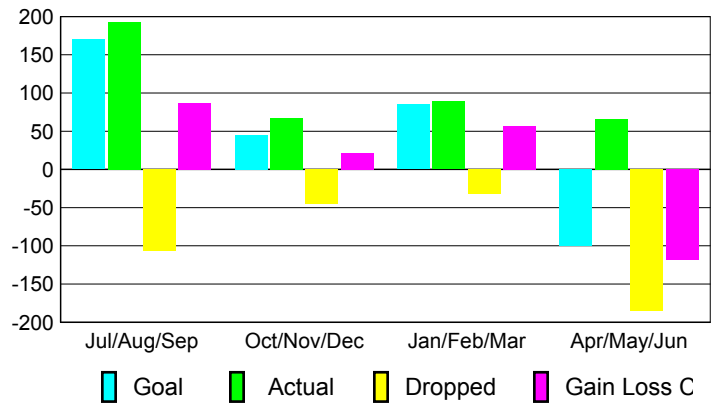

Membership Results 2009-2010

Goal, New, Dropped, Gain/Loss