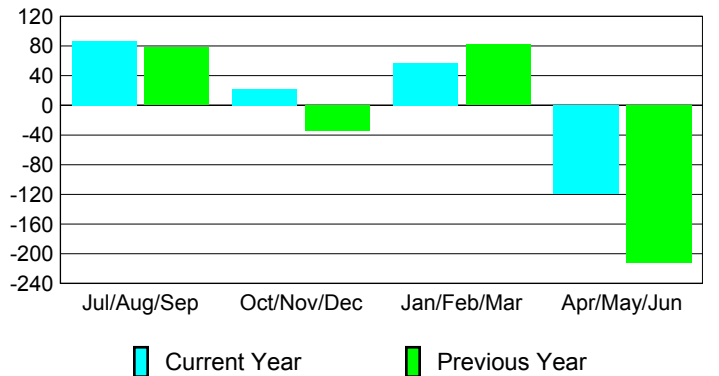

Comparison of Membership Gain/Loss

Current Year Compared to the Previous Year