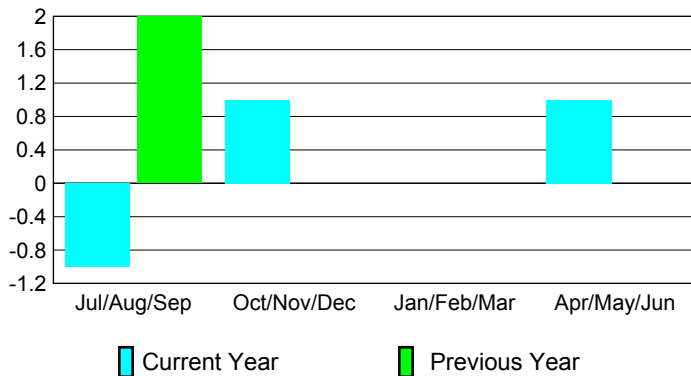

Comparison of Club Gain/Loss

Current Year Compared to the Previous Year