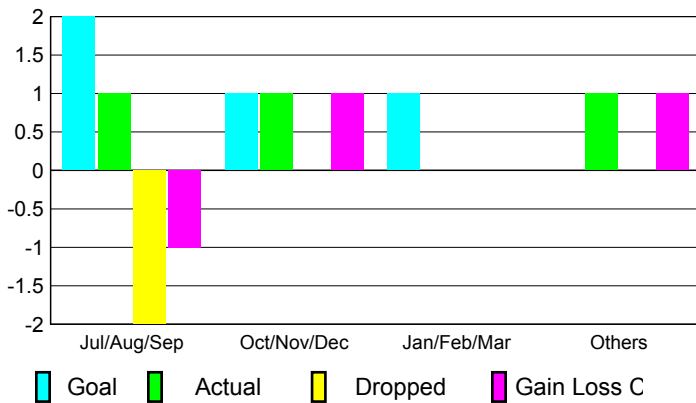

2009-2010 GMT Quarterly Report for District (or Undistricted) **District 300A1**

GMT: **PEI-JEN CHEN**

Location: **M.D. 300 Taiwan**

GMT CA: **5**

CLUBS

Club Results 2009-2010	Clubs 2008-2009

Month	New Club Goal	Actual New Clubs	Actual Dropped Clubs	Gain/Loss of Clubs	Gain/Loss of Clubs
Jul/Aug/Sep	2	1	-2	-1	2
Oct/Nov/Dec	1	1	0	1	0
Jan/Feb/Mar	1	0	0	0	0
Apr/May/June	0	1	0	1	0
Totals	4	3	-2	1	2

Club Results 2009-2010

Goal, New, Dropped, Gain/Loss